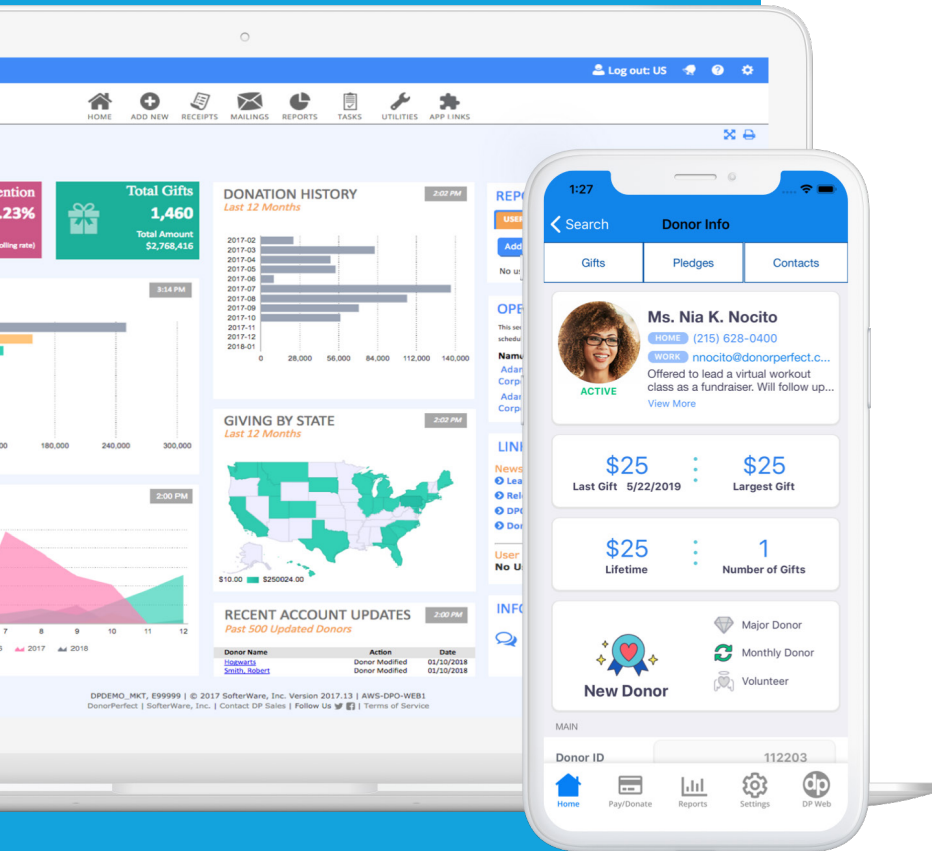

DonorPerfect Core System Features

(Included in all packages)

- Unlimited Users
- Customizable Fundraising & Donor Management System
- Comprehensive Reporting & Dashboard Analytics
- Integrated Online Donation & Event Forms
- DP Mobile App For Android and IOS
- Integrated Payment Processing (No monthly fees)
- Custom Export Templates
- API Access and Documentation
- Document and File Storage
- Batch Gift and Pledge Entry
- Custom Report Builder
- Gift Aid Processing
- Manage GDPR