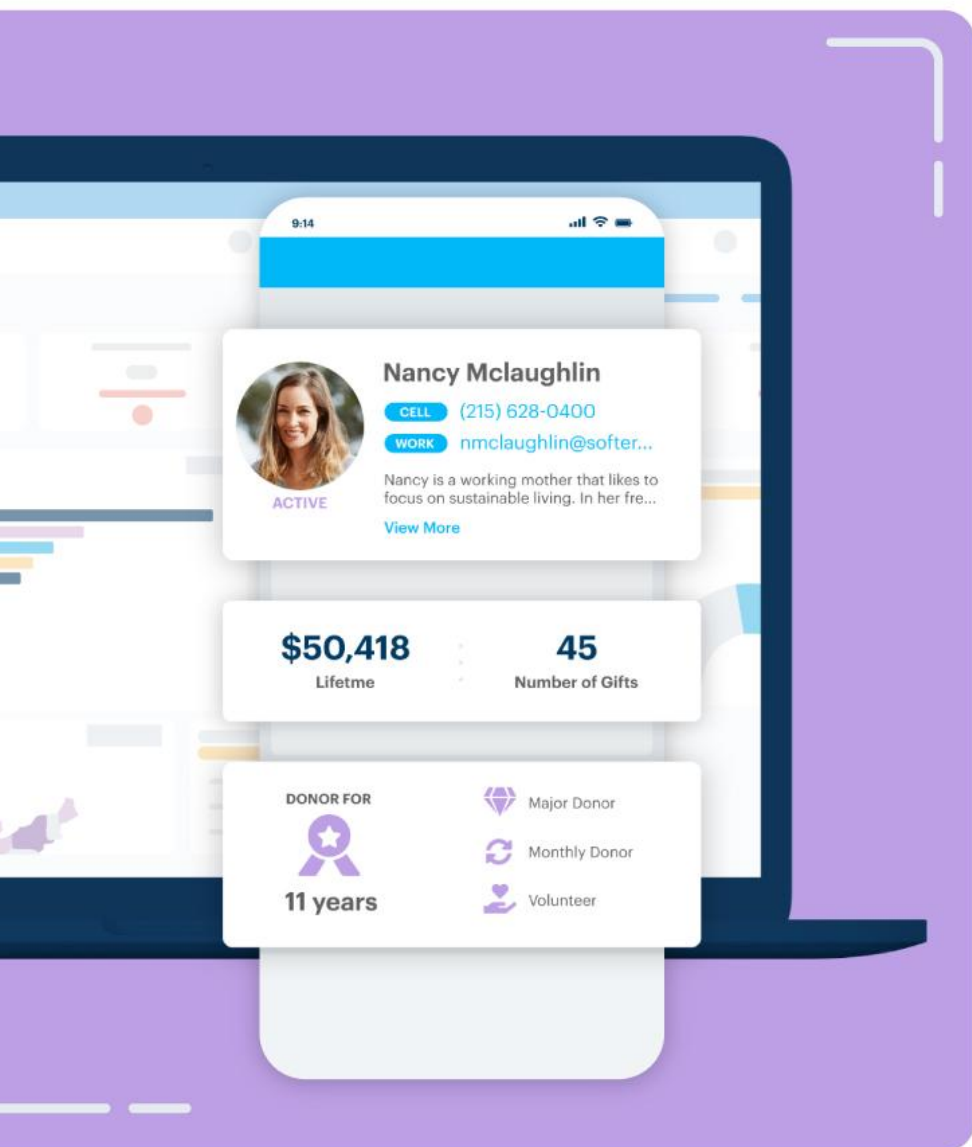

## Pricing Overview

### DonorPerfect Core System Features

(Included in all packages)

Unlimited Users

Customizable Fundraising & Donor Management System

Comprehensive Reporting & Dashboard Analytics

Integrated Online Donation & Event Forms