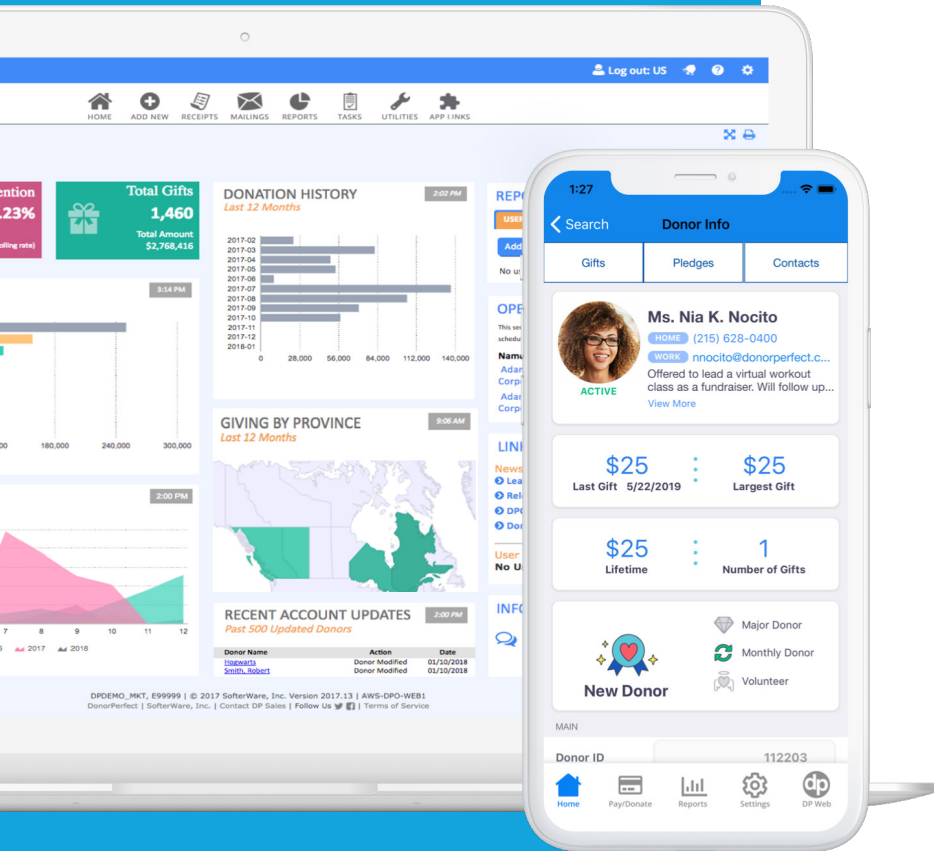

DonorPerfect Core System Features

(Included in all packages)

- Unlimited Users
- Customizable Fundraising & Donor Management System
- Comprehensive Reporting & Dashboard Analytics
- Integrated Online Donation & Event Forms
- DP Mobile App For Android and IOS
- Integrated Payment Processing
- Custom Export Templates
- API Access and Documentation
- Document and File Storage
- Batch Gift and Pledge Entry
- Custom Report Builder
- Live Chat Support
- Unlimited Live Training Webinars