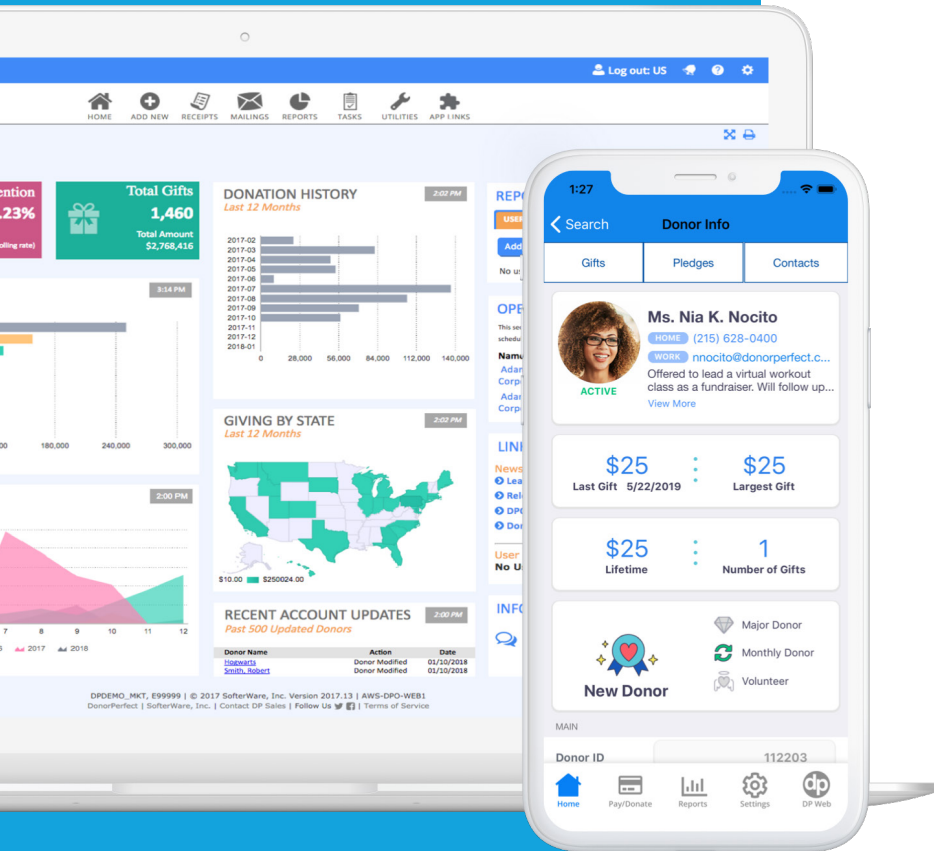

DonorPerfect Core System Features

(Included in all packages)

- Unlimited Users
- Customizable Fundraising & Donor Management System
- Comprehensive Reporting & Dashboard Analytics
- Integrated Online Donation & Event Forms
- DP Mobile App For Android and IOS
- Integrated Payment Processing (No monthly fees)
- Custom Export Templates
- API Access and Documentation
- Document and File Storage
- Batch Gift and Pledge Entry
- Custom Report Builder
- Live Chat Support
- Unlimited Live Training Webinars